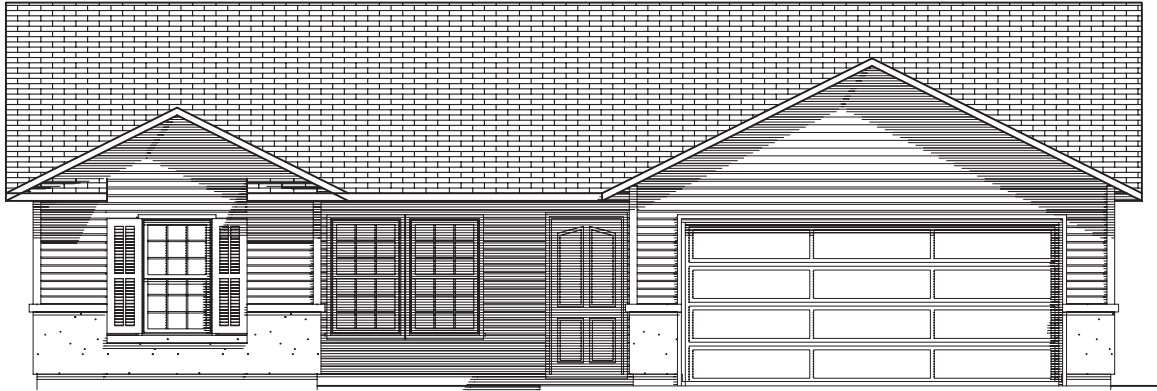

Cascade

1103 SQ. FT.
3 Bedroom
2 Bath