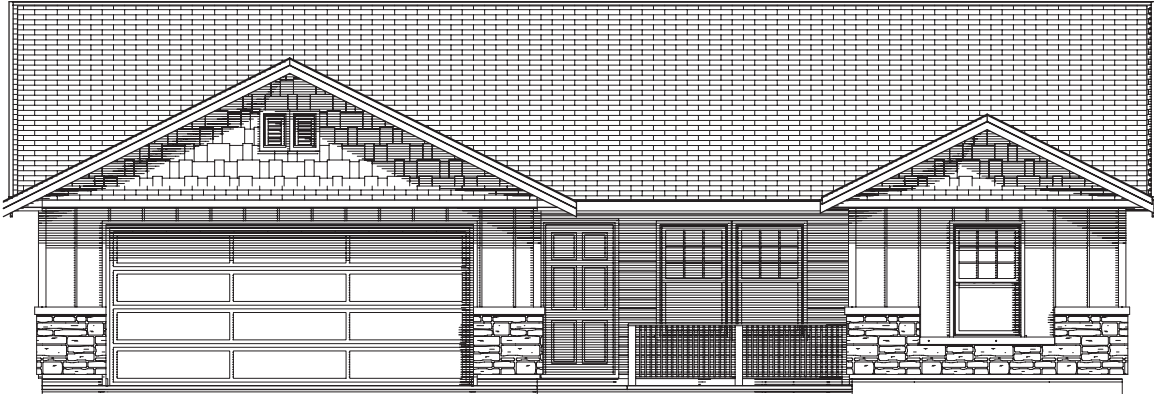

# THE COTTONWOOD

1325 TOTAL SQ. FT.,  
3 BEDROOMS, AND  
2 BATHS