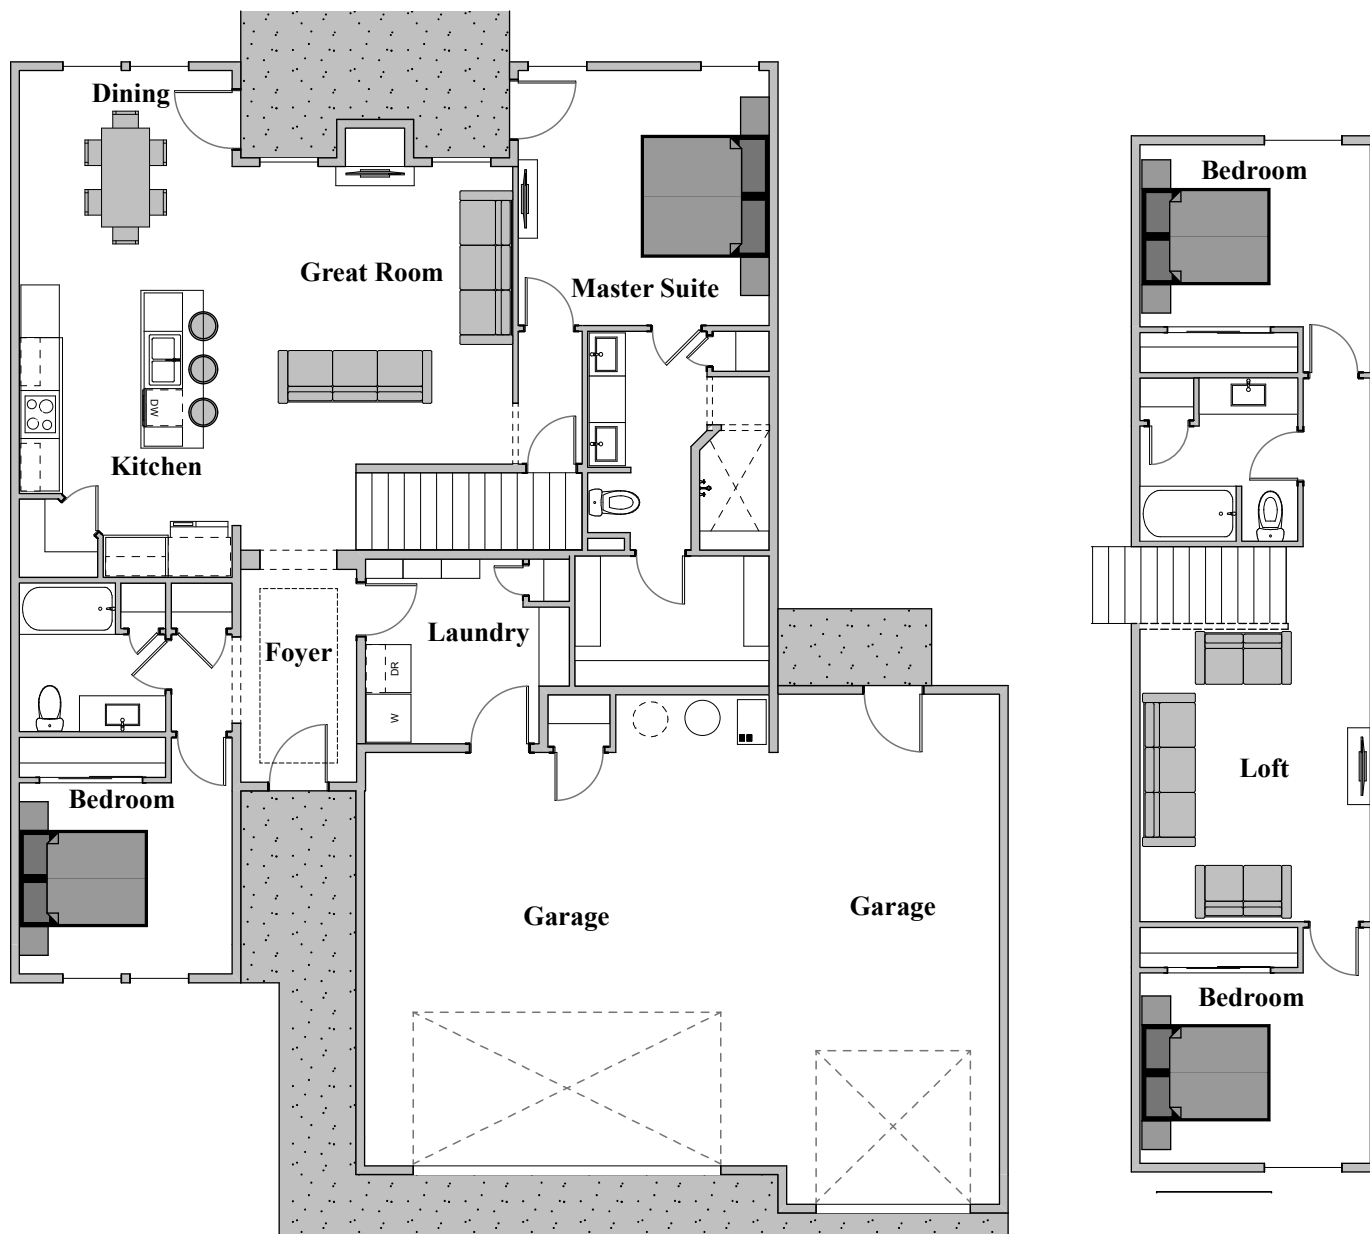

Wolverton Homes

Built with Integrity

Woodrose

2117 sf | 4 Bed | 3 Bath

1411 Falls Ave East
Suite 1002
Twin Falls, ID 83301

Office:
208.736.9294

Sales:
208.280.1001